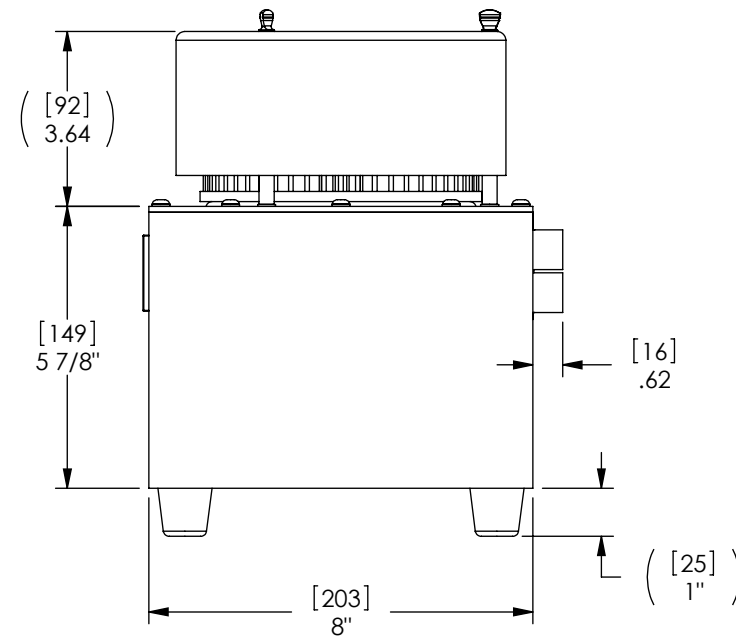

3 DIMENSIONAL VIEW
SCALE 1 : 4

NOTE: DIMENSIONS IN [] ARE MILLIMETERS

MATERIAL:	DESIGN	-	-	 MAGTROL INC. 70 GARDENVILLE PKWY, W. BUFFALO, NEW YORK 14224-1322
-	DRAWN	AJC	04/03/08	
FINISH:	CHECKED	JEF	04/03/08	TITLE
-	UNLESS OTHERWISE SPECIFIED: DIMENSIONS ARE IN INCHES, DIAMETERS CONCENTRIC: .003 TIR, FACES PERPENDICULAR: .003 INTERPRETATION PER ASME Y14.5M-1994 REMOVE ALL BURRS AND BREAK SHARP EDGES .005/.010 X 45°, ALL INSIDE CORNERS TO BE .02 R MAX. TOLERANCES: .XX ± .01 FRAC. ± 1/64" .XXX ± .005 ANG. ± 1° SURFACE FINISH 125 RMS MAX. U.O.S.			BLOWER ASSEMBLY
THIRD ANGLE PROJECTION				USED ON: - SIMILAR TO: -
THIS DRAWING AND SPECIFICATION CONTAINS PROPRIETARY INFORMATION TO MAGTROL INC. ANY DISCLOSURE OR REPRODUCTION OF THIS DOCUMENT WITHOUT WRITTEN AUTHORIZATION FROM MAGTROL INC. IS EXPRESSLY PROHIBITED				DWG. NO.
				BL-001 (-A)
				REV
				A
SIZE	SCALE	SHEET #		
B	1:4	5 OF 5		