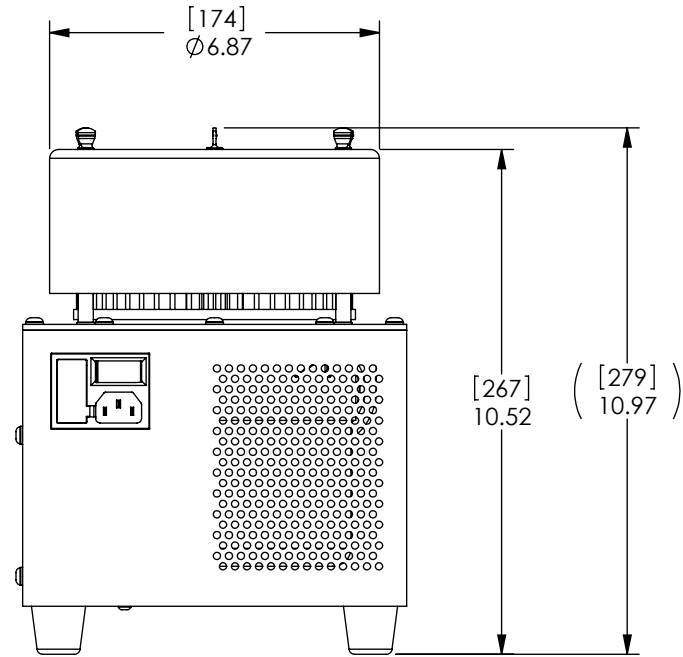

MODEL	STOCK CODE	VOLTAGE	VA	STYLE	RATING
BL-001	803289	120V	600	UL/CSA	6.3A 250V SB
BL-001A	803292	240V	500	IEC	3.15A 250V T

TYPICAL SOUND PRESSURE AT 1 METER: 90db

WARNING: HIGH SOUND LEVELS CAN CAUSE PERMANENT HEARING LOSS. USE HEARING PROTECTION WHILE THIS PRODUCT IS IN USE.

3 DIMENSIONAL VIEW
SCALE 1 : 4

NOTE: DIMENSIONS IN [] ARE MILLIMETERS

MATERIAL:	DESIGN	-	-	 MAGTROL INC. 70 GARDENVILLE PKWY, W. BUFFALO, NEW YORK 14224-1322
-	DRAWN	AJC	04/03/08	
FINISH:	CHECKED	JEF	04/03/08	TITLE
-	UNLESS OTHERWISE SPECIFIED: DIMENSIONS ARE IN INCHES, DIAMETERS CONCENTRIC: .003 TIR, FACES PERPENDICULAR: .003 INTERPRETATION PER ASME Y14.5M-1994 REMOVE ALL BURRS AND BREAK SHARP EDGES .005/.010 X 45°, ALL INSIDE CORNERS TO BE .02 R MAX. TOLERANCES: .XX ± .01 FRAC. ± 1/64" .XXX ± .005 ANG. ± 1° SURFACE FINISH 125 RMS MAX. U.O.S.			BLOWER ASSEMBLY
THIRD ANGLE PROJECTION				USED ON: - SIMILAR TO: -
THIS DRAWING AND SPECIFICATION CONTAINS PROPRIETARY INFORMATION TO MAGTROL INC. ANY DISCLOSURE OR REPRODUCTION OF THIS DOCUMENT WITHOUT WRITTEN AUTHORIZATION FROM MAGTROL INC. IS EXPRESSLY PROHIBITED				DWG. NO.
				BL-001 (-A)
				REV
				A
SIZE	SCALE	SHEET #		
B	1:4	5 OF 5		