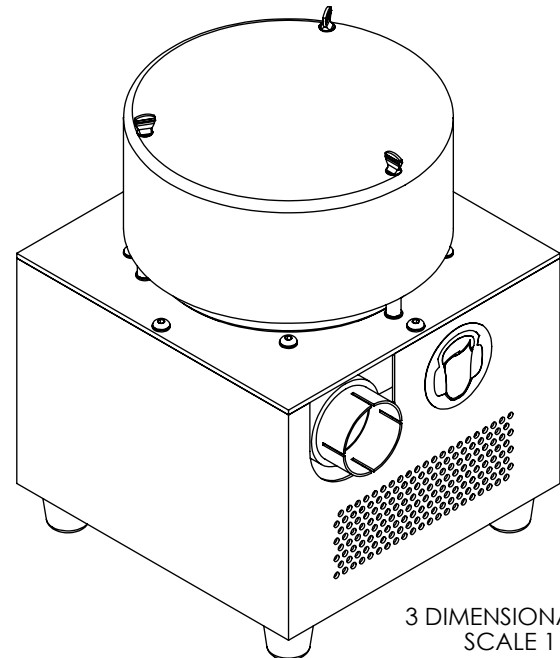

MODEL	STOCK CODE	VOLTAGE	VA	STYLE	RATING
BL-001	803289	120V	600	UL/CSA	6.3A 250V SB
BL-001A	803292	240V	500	IEC	3.15A 250V T

TYPICAL SOUND PRESSURE AT 1 METER: 90db

WARNING: HIGH SOUND LEVELS CAN CAUSE PERMANENT HEARING LOSS. USE HEARING PROTECTION WHILE THIS PRODUCT IS IN USE.

3 DIMENSIONAL VIEW
SCALE 1 : 4

NOTE: DIMENSIONS IN [] ARE MILLIMETERS

MATERIAL:	DESIGN	-	-	 MAGTROL INC. 70 GARDENVILLE PKWY, W. BUFFALO, NEW YORK 14224-1322
-	DRAWN	AJC	04/03/08	
FINISH:	CHECKED	JEF	04/03/08	TITLE
-	UNLESS OTHERWISE SPECIFIED: DIMENSIONS ARE IN INCHES, DIAMETERS CONCENTRIC: .003 TIR, FACES PERPENDICULAR: .003 INTERPRETATION PER ASME Y14.5M-1994 REMOVE ALL BURRS AND BREAK SHARP EDGES .005/.010 X 45°, ALL INSIDE CORNERS TO BE .02 R MAX. TOLERANCES: .XX ± .01 FRAC. ± 1/64" .XXX ± .005 ANG. ± 1° SURFACE FINISH 125 RMS MAX. U.O.S.			BLOWER ASSEMBLY
THIRD ANGLE PROJECTION				USED ON: - SIMILAR TO: -
THIS DRAWING AND SPECIFICATION CONTAINS PROPRIETARY INFORMATION TO MAGTROL INC. ANY DISCLOSURE OR REPRODUCTION OF THIS DOCUMENT WITHOUT WRITTEN AUTHORIZATION FROM MAGTROL INC. IS EXPRESSLY PROHIBITED				DWG. NO.
				BL-001 (-A)
				REV
				A
SIZE	SCALE	SHEET #		
B	1:4	5 OF 5		