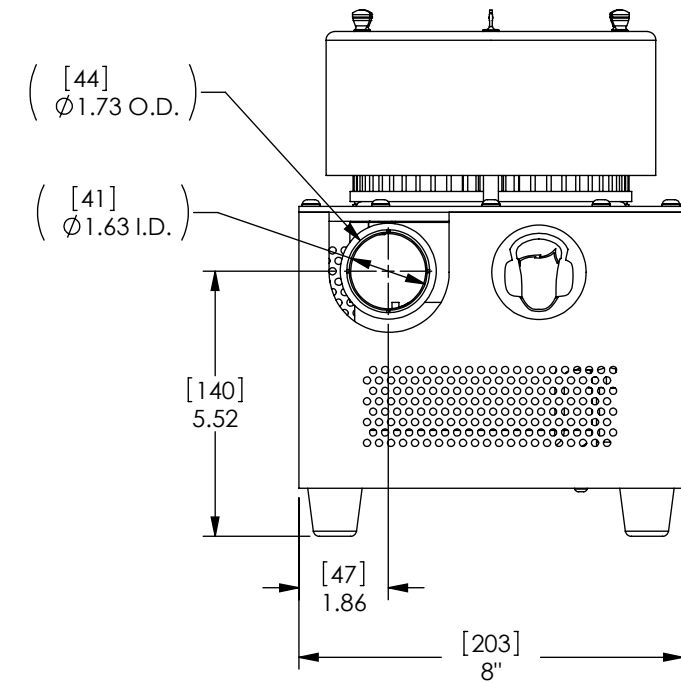

MODEL	STOCK CODE	VOLTAGE	VA	STYLE	RATING
BL-001	803289	120V	600	UL/CSA	6.3A 250V SB
BL-001A	803292	240V	500	IEC	3.15A 250V T

TYPICAL SOUND PRESSURE AT 1 METER: 90db

WARNING: HIGH SOUND LEVELS CAN CAUSE PERMANENT HEARING LOSS. USE HEARING PROTECTION WHILE THIS PRODUCT IS IN USE.

3 DIMENSIONAL VIEW
SCALE 1 : 4

NOTE: DIMENSIONS IN [] ARE MILLIMETERS

MATERIAL:	DESIGN	-	-	 MAGTROL INC. 70 GARDENVILLE PKWY, W. BUFFALO, NEW YORK 14224-1322
-	DRAWN	AJC	04/03/08	
FINISH:	CHECKED	JEF	04/03/08	TITLE
-	UNLESS OTHERWISE SPECIFIED: DIMENSIONS ARE IN INCHES, DIAMETERS CONCENTRIC: .003 TIR, FACES PERPENDICULAR: .003 INTERPRETATION PER ASME Y14.5M-1994 REMOVE ALL BURRS AND BREAK SHARP EDGES .005/.010 X 45°, ALL INSIDE CORNERS TO BE .02 R MAX. TOLERANCES: .XX ± .01 FRAC. ± 1/64" .XXX ± .005 ANG. ± 1° SURFACE FINISH 125 RMS MAX. U.O.S.			BLOWER ASSEMBLY
THIRD ANGLE PROJECTION				USED ON: - SIMILAR TO: -
THIS DRAWING AND SPECIFICATION CONTAINS PROPRIETARY INFORMATION TO MAGTROL INC. ANY DISCLOSURE OR REPRODUCTION OF THIS DOCUMENT WITHOUT WRITTEN AUTHORIZATION FROM MAGTROL INC. IS EXPRESSLY PROHIBITED				DWG. NO.
				BL-001 (-A)
				REV
				A
SIZE	SCALE	SHEET #		
B	1:4	5 OF 5		